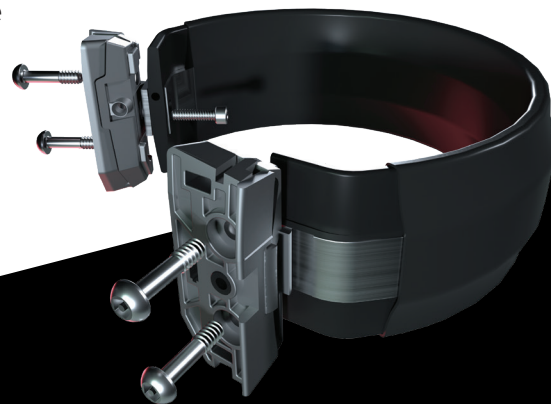

ReliAlert™XC4

by TRACK  GROUP

The safest
and most reliable
monitoring device
ever made.

ReliAlert™XC4 is the only one-piece GPS device with **patented 3-way voice communication** to assist intervention efforts, now on the LTE network with increased battery life.

Track Group's patented **SecureCuff™** helps address the critical "strap cut" issue so prevalent in juveniles and high-risk adult offenders. It significantly reduces the number of officer response hours attempting to locate offenders who have absconded and is not offered by any other manufacturer.

Advanced Features Include

TWO/THREE-WAY VOICE COMMUNICATION

allows Track Group operators and agency officers to call the offender via the ReliAlert™XC4 device at any time - providing real-time violation intervention and reducing the effort spent by officers attempting to communicate with offenders.

SECURECUFF™

is an optional, patent-pending, hardened steel encased security cuff for high-risk offenders. The SecureCuff™ provides valuable, extra response time for officers when offenders are attempting to abscond. When used in conjunction with live voice intervention, ReliAlert™XC4 becomes the premier GPS solution for monitoring challenging offender populations.